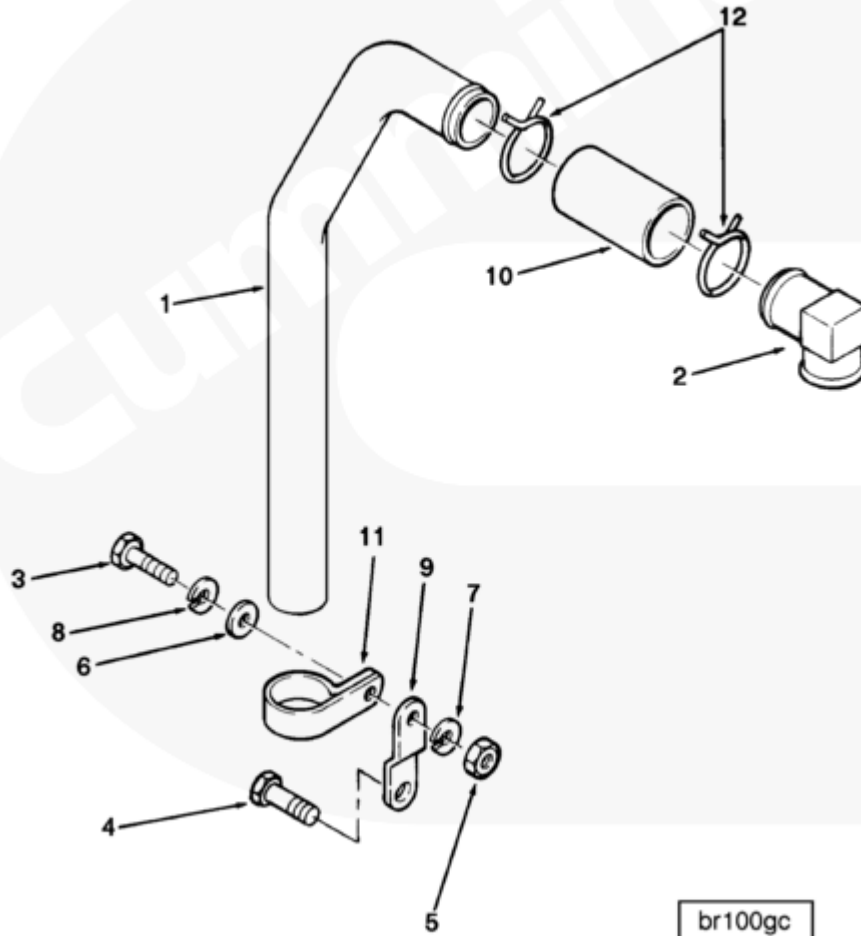

Parts Catalog - Option Detail

Electronic Parts Catalog - Option Detail				
Option	Group	Graphic	Film Card	Date
BR1178-02	03.02	br100gc	FF	29-MAR-95
Engines	G855, G855 CM558, GTA855 CM558 (CM2358) G101, N14 CELECT, N14 CELECT PLUS, N14 MECHANICAL, NH/NT 855, QSM11 CM876 M101, QSM11 CM876 M102M, QSN14 CM876 N103, QSN14 CM876 N105, QSNT14 CM876 N102			

©Cummins Inc

[SMALL](#) | [MEDIUM](#) | [LARGE](#)

Cart	Ref No	Part Number	Part Description	Required	Remarks
View My Cart					
		BR1178-02	Crankcase Breather		Breather located...(More)
					over No. 6 cylinder.

					Breather vent tube extends
					from No. 6 cylinder toward
					rear corner of cylinder
					block exhaust side. Clipped
					and terminated just
					below top of block.
<input type="checkbox"/>	1	3038035	Breather Tube	1	
<input type="checkbox"/>	2	3047134	Breather Tube	1	
<input type="checkbox"/>	3	S 109	Hexagon Head Cap Screw	1	3/8 - 16 x 7/8 in.
<input type="checkbox"/>	4	S 190	Hexagon Head Cap Screw	1	5/8 - 18 x 1 inch
<input type="checkbox"/>	5	S 223	Heavy Hexagon Nut	1	3/8 - 16 UNC
<input type="checkbox"/>	6	S 602	Plain Washer	2	3/8 in.
<input type="checkbox"/>	7	S 603	Lock Washer	1	5/8 in.
<input type="checkbox"/>	8	S 604	Lock Washer	1	3/8 in.
<input type="checkbox"/>	9	113710	Tube Brace	1	
<input type="checkbox"/>	10	64775	Plain Hose	1	
<input type="checkbox"/>	11	3082570	Clip	2	
<input type="checkbox"/>	12	3008596	Spring Hose Clamp	2	